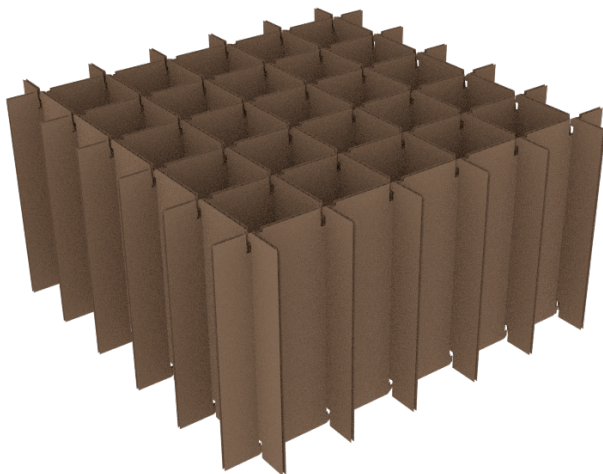

# JUMBO ASSEMBLER

## LARGE ASSEMBLY

Assembling extra large partitions has never been easier than with Premier's Jumbo Assembler. By feeding partitions through multiple channels, operators can run and maintain production at a pace exceeding that of multiple employees assembling partitions by hand. The Jumbo Assembler's servo drives, accessed through its touch-screen panel, gives you the option to ramp up production speed even further, should your project demand it.

## VERSATILE AND CUSTOMIZABLE

The Jumbo Assembler, like all of Premier's machinery, can be customized to fit your organization's needs. Whether your current production requires hand feed operations, or our autofeeder, Premier has you covered. Our assembly machinery is also extremely versatile and can assemble both corrugated and solid fiber partitions.